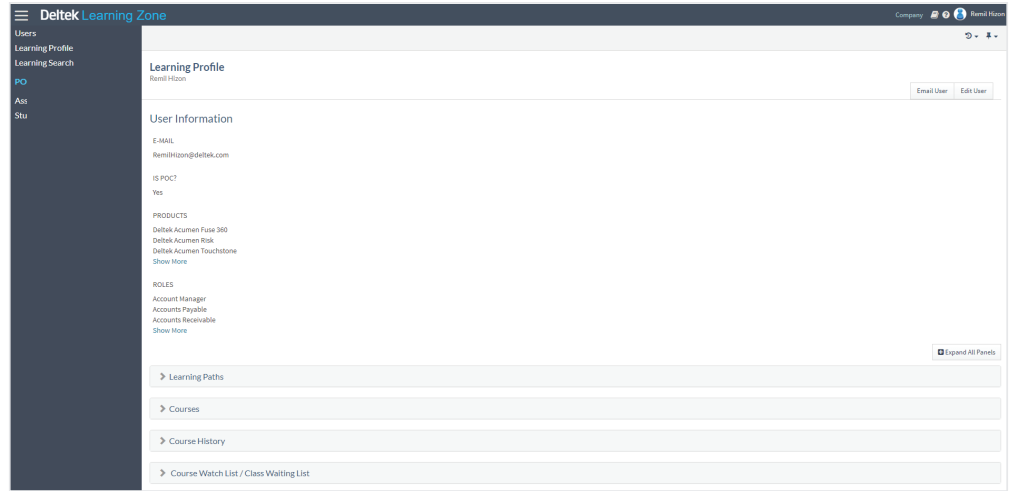

### Learning Paths

Displays the learning paths in which you are enrolled.

### Courses

Displays the courses in which you are currently enrolled to.

### Course History

Records previously taken courses.

### Course Watch List/ Class Waiting List

Lists the courses that you are interested in taking if a new class opens.