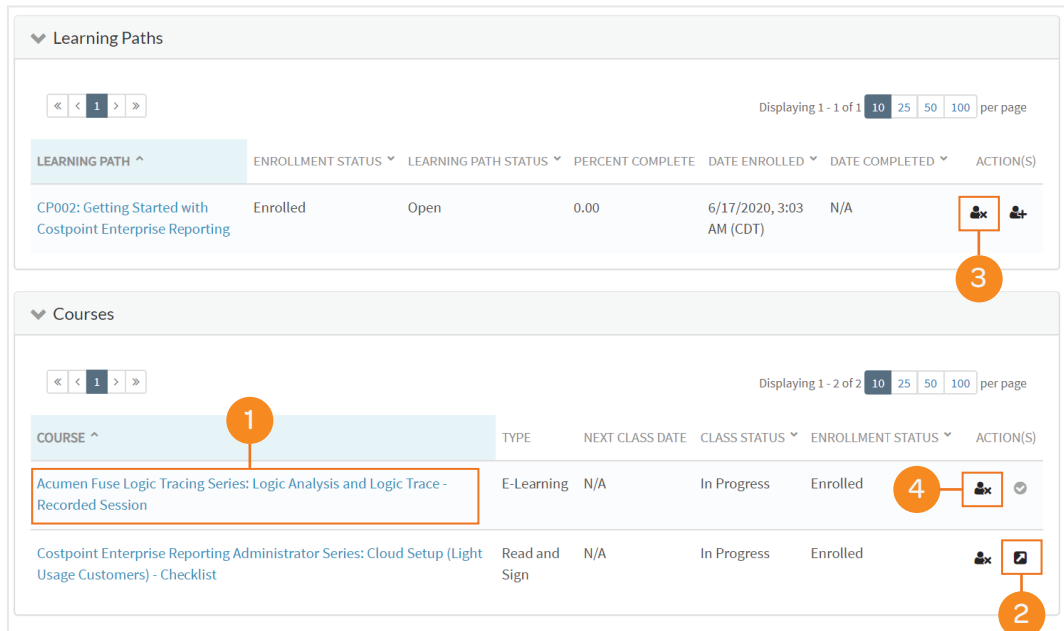

### Courses

Displays the courses in which you are currently enrolled to.

### Course History

Records previously taken courses.

### Course Watch List/ Class Waiting List

Lists the courses that you are interested in taking if a new class opens.

## Learning Profile Functionalities

The Learning Path and Course Sections of the Learning Profile have the following action buttons to perform key tasks.

- 1 Launch E-Learning Course
- 2 View Read and Sign Documents
- 3 Drop Learning Path
- 4 Drop Class